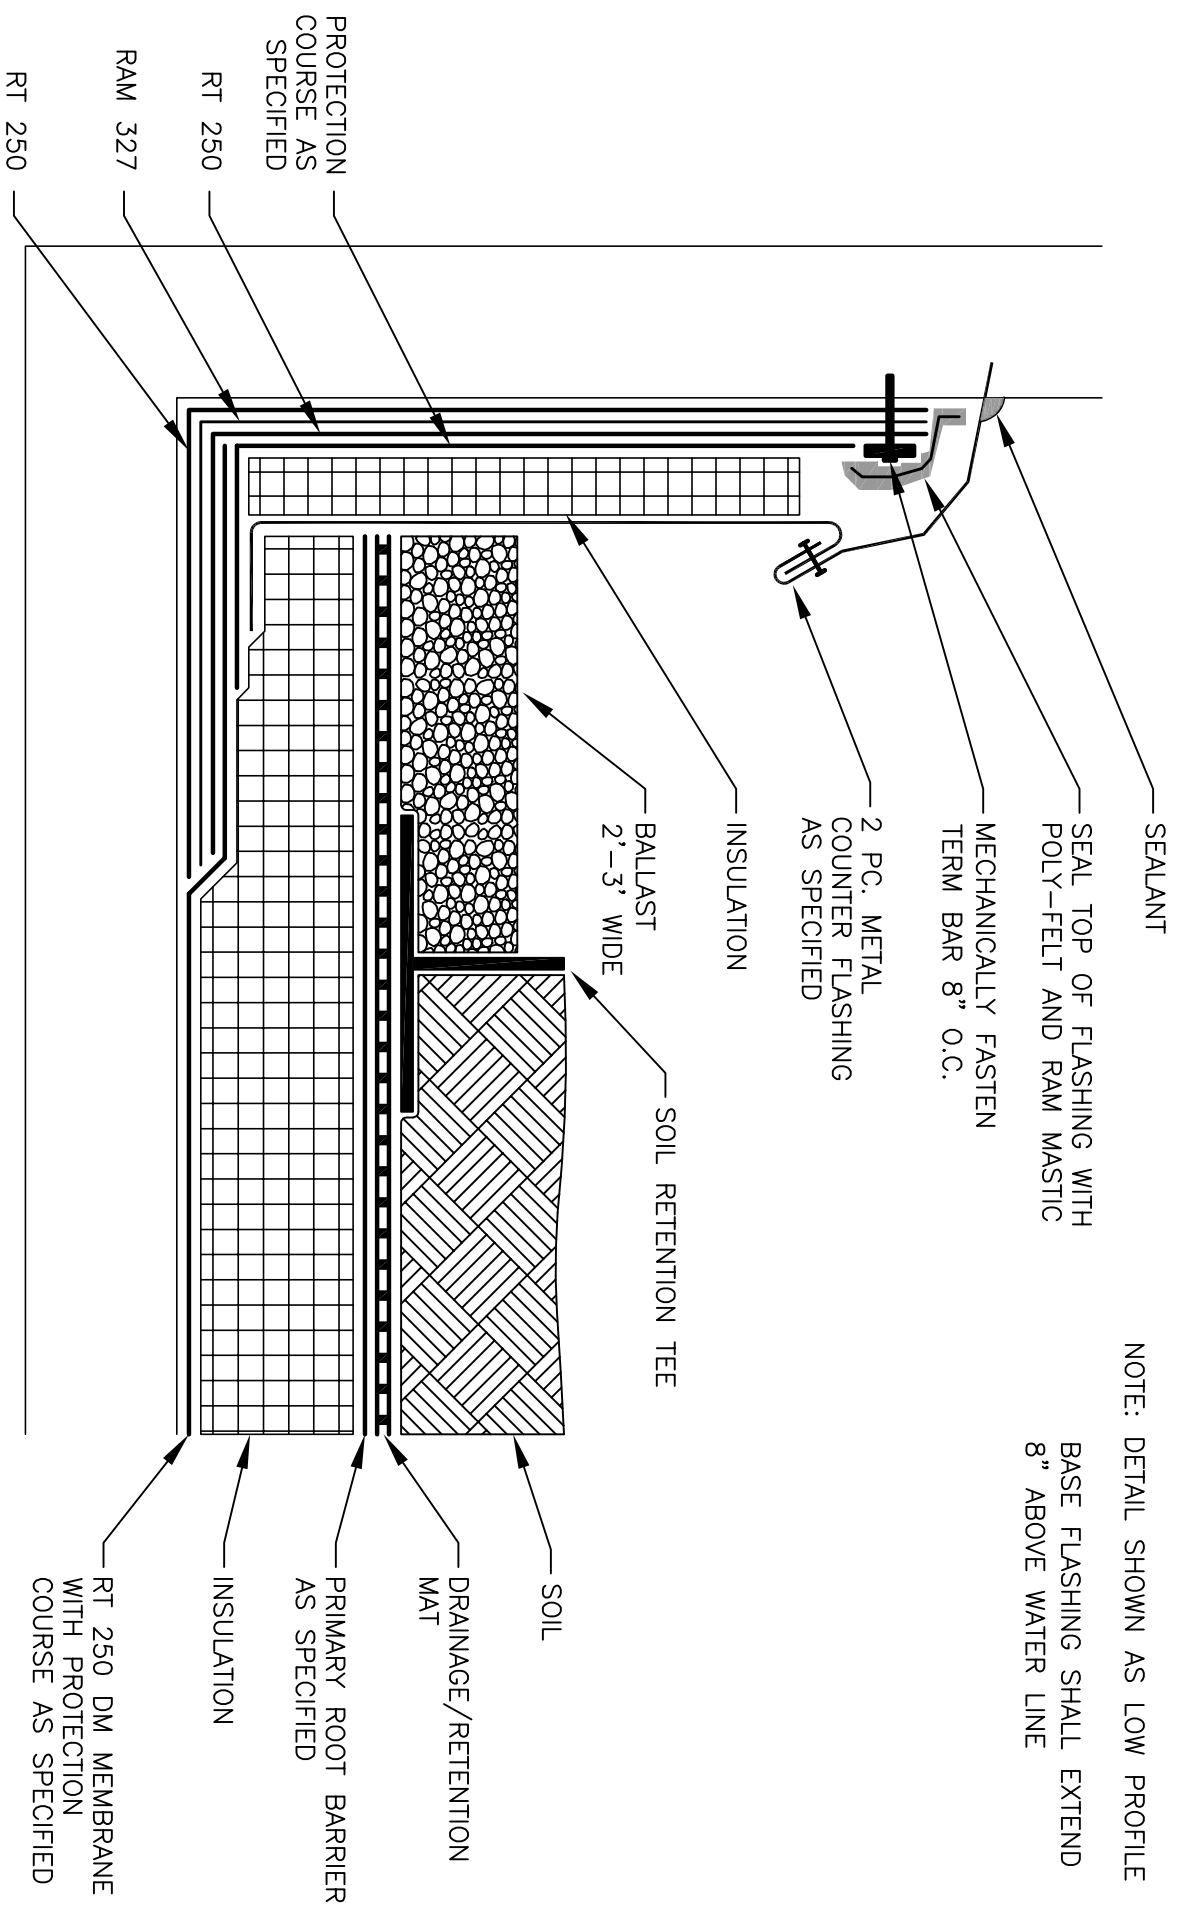

NOTE: DETAIL SHOWN AS LOW PROFILE
 BASE FLASHING SHALL EXTEND
 8" ABOVE WATER LINE

Between the World
 and The Weather
 Since 1928

Greenroof-Rooftscapes®

TYPICAL
 BASE FLASHING
 (DRAWING NOT TO SCALE)

DATE ISSUED:

1/08

DRAWING NUMBER:

GRBF-01