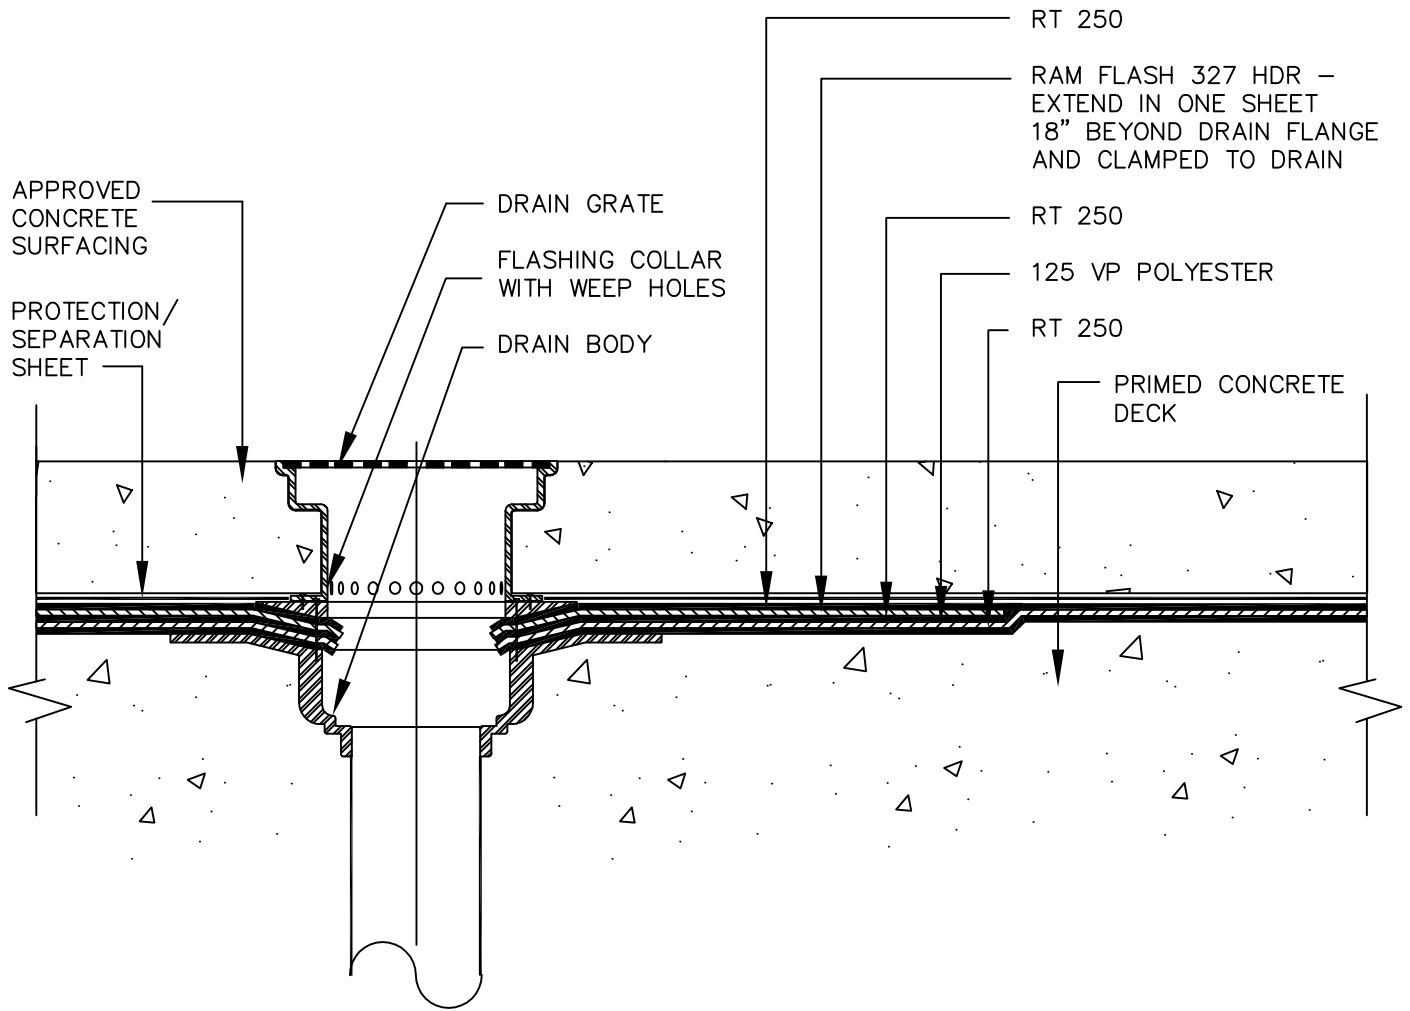

# DRAIN AT PROMENADE DECK

BARRETT COMPANY  
9309D1  
FOR TECHNICAL ASSISTANCE  
CALL 1-800-647-0100