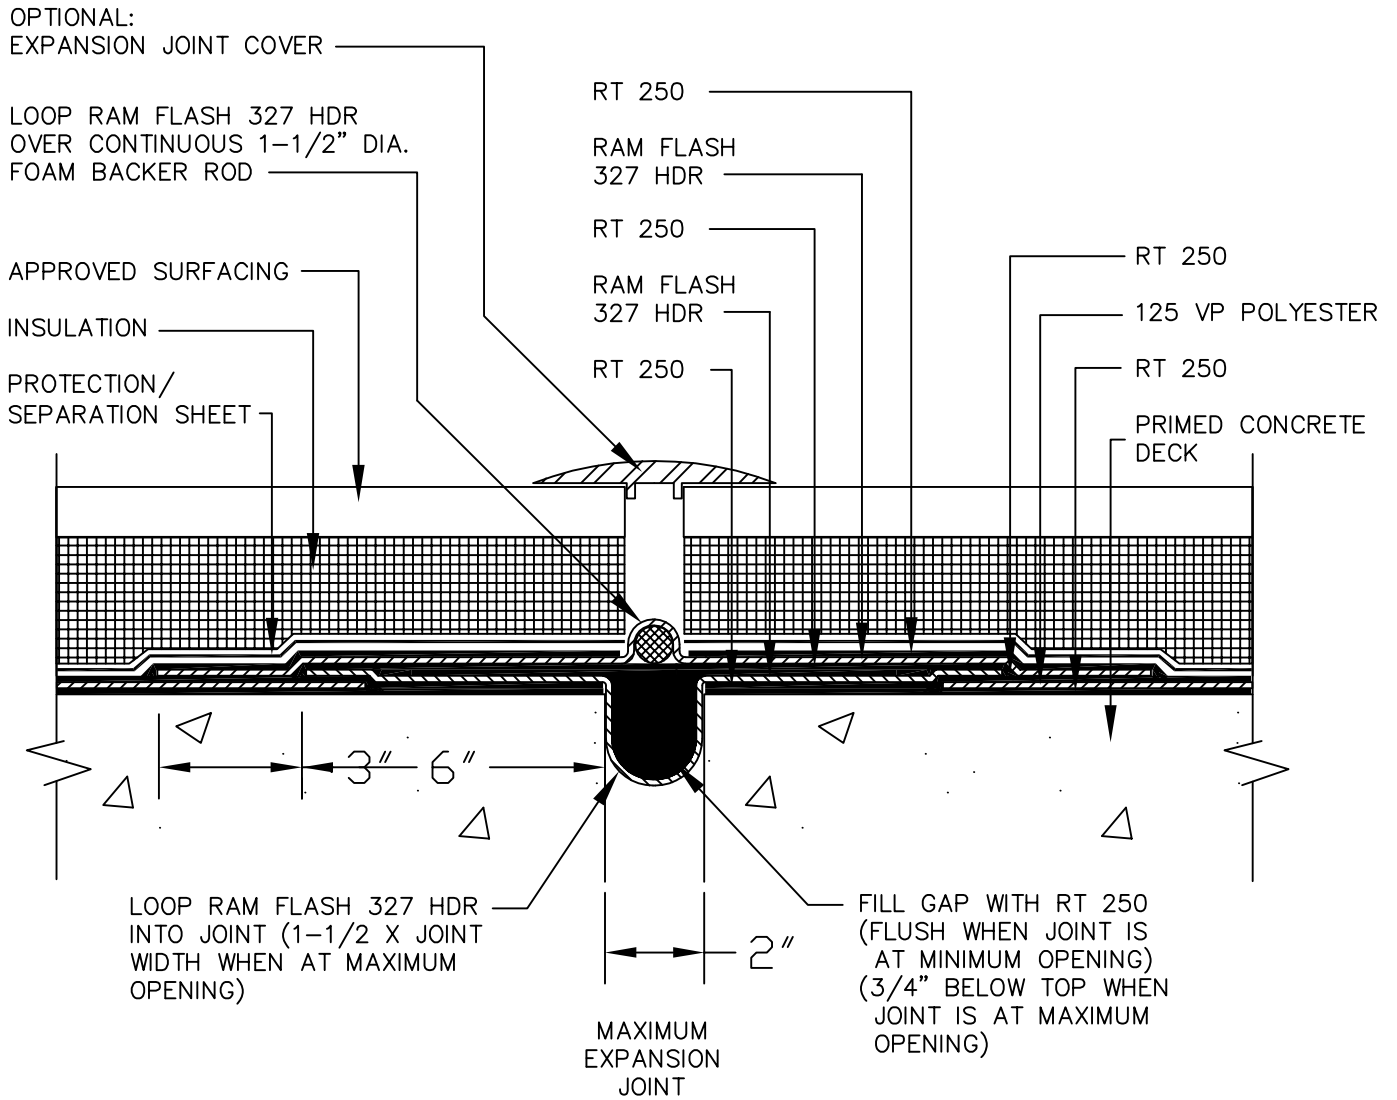

EXPANSION JOINT

2" MAXIMUM OPENING – 50% MOVEMENT

BARRETT COMPANY
9309E1
FOR TECHNICAL ASSISTANCE
CALL 1-800-647-0100