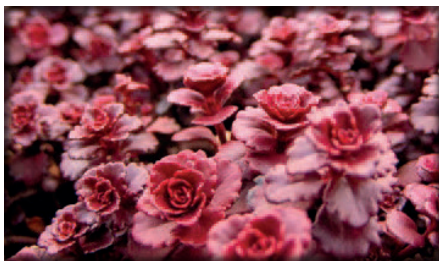

Phedimus (AKA Sedum) Spurius 'Dragon's Blood'

Full sun (> 6 hours)