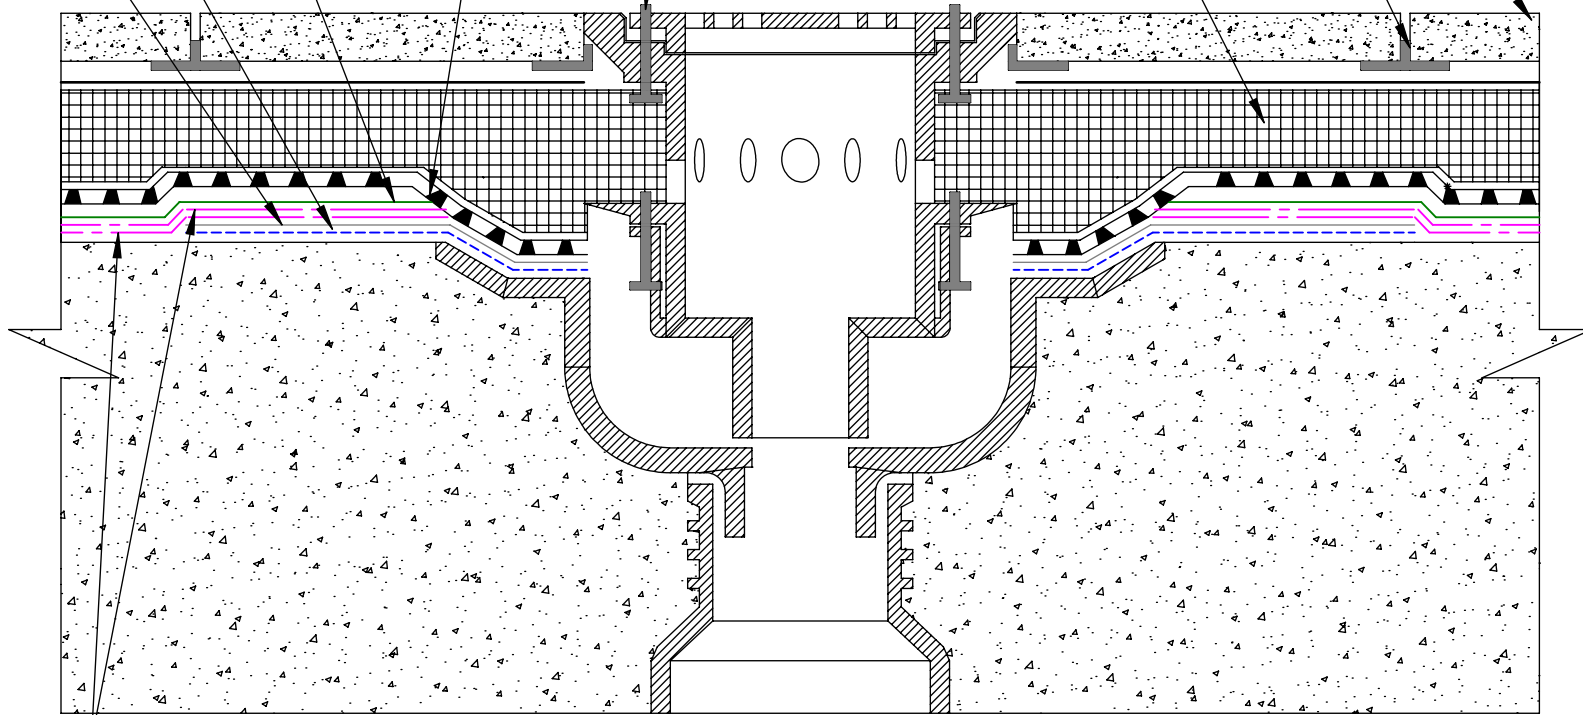

Approved Ram Protection
Course set in Black Pearl
Primer-Adhesive

PMMA Primer

PMMA Flashing

Approved Drainage Mat,
if required

Clamping ring

Pavers

Pedestals

Insulation by others

2 piles of Black Pearl Waterproofing
Sheets set in and top coated with
Black Pearl Primer-Adhesive

Contact Info:

www.barrettroofs.com
P: 1-800-647-0100

Drawing Detail:

BP on bi-level drain with
PMMA

* Drawing not to scale

File Name:

BP - Detailed - 10A

Drawing Number:

10A

Date:

11/21/2019

Drawn By:

N.C.