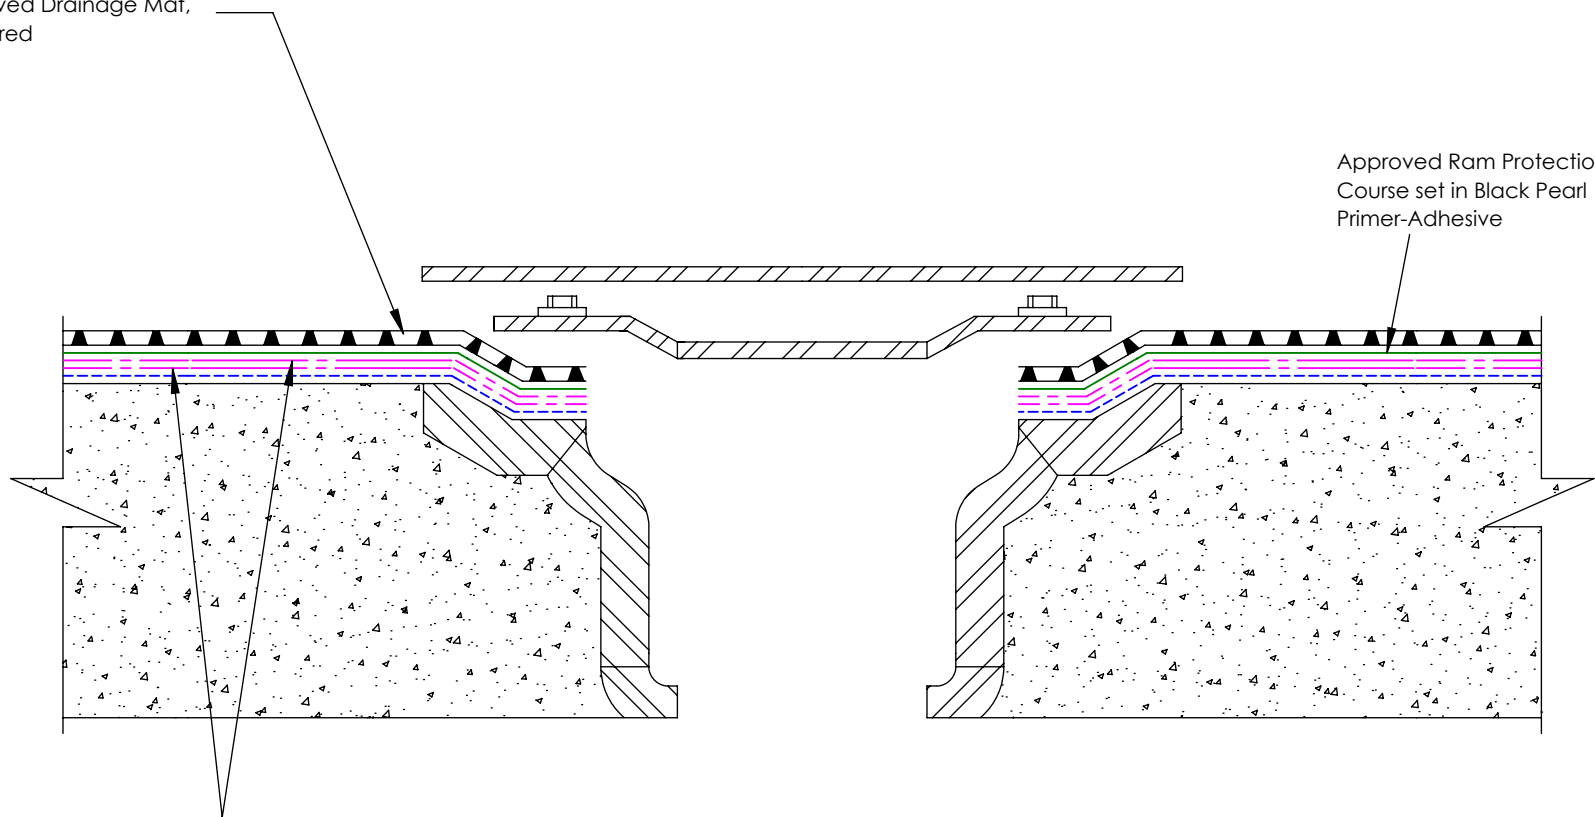

Approved Drainage Mat,  
if required

Approved Ram Protection  
Course set in Black Pearl  
Primer-Adhesive

2 piles of Black Pearl Waterproofing  
Sheetsset in and top coated with  
Black Pearl Primer-Adhesive

Contact Info:

[www.barrettroofs.com](http://www.barrettroofs.com)  
P: 1-800-647-0100

Drawing Detail:

BP on Drain

\* Drawing not to scale

File Name:

BP - Detailed - 07A

Drawing Number:

07A

Date:

11/21/2019

Drawn By:

N.C.