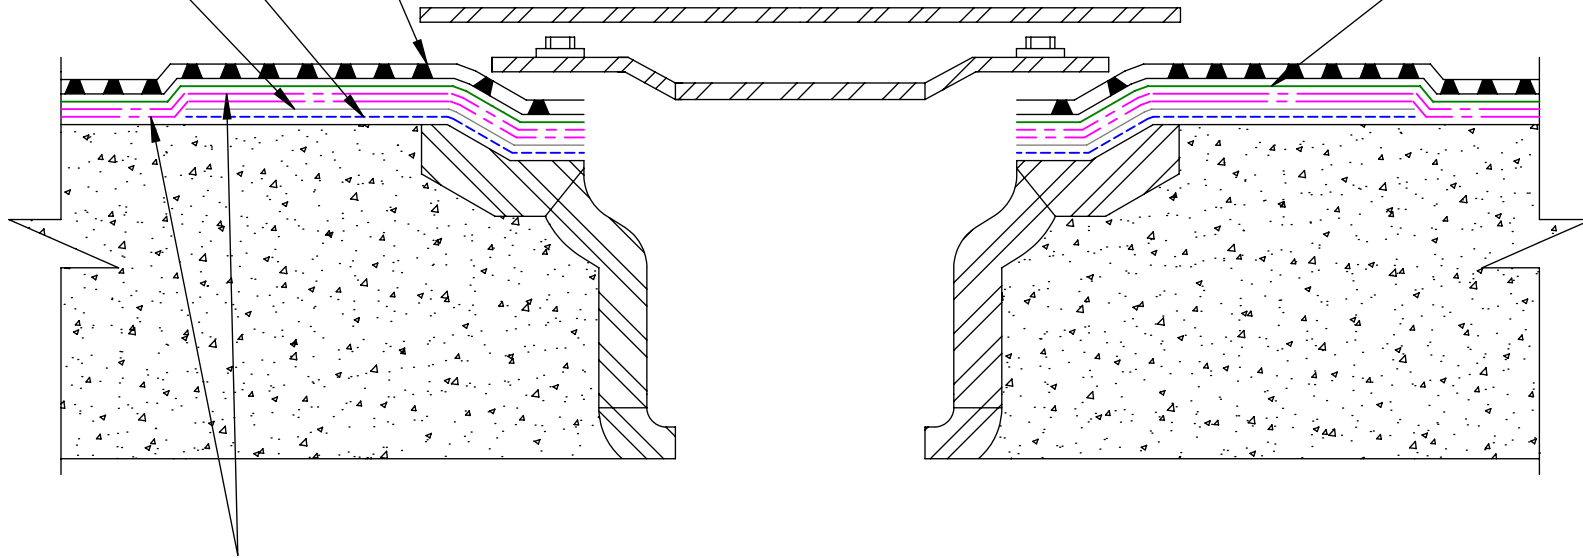

Approved Drainage Mat,  
if required

PMMA Primer

PMMA Flashing

Approved Ram Protection  
Course set in Black Pearl  
Primer-Adhesive

2 piles of Black Pearl Waterproofing  
Sheets set in and top coated with  
Black Pearl Primer-Adhesive

Contact Info:

www.barrettroofs.com  
P: 1-800-647-0100

Drawing Detail:

BP on drain with PMMA

\* Drawing not to scale

File Name:

BP - Detailed - 08A

Drawing Number:

08A

Date:

11/21/2019

Drawn By:

N.C.