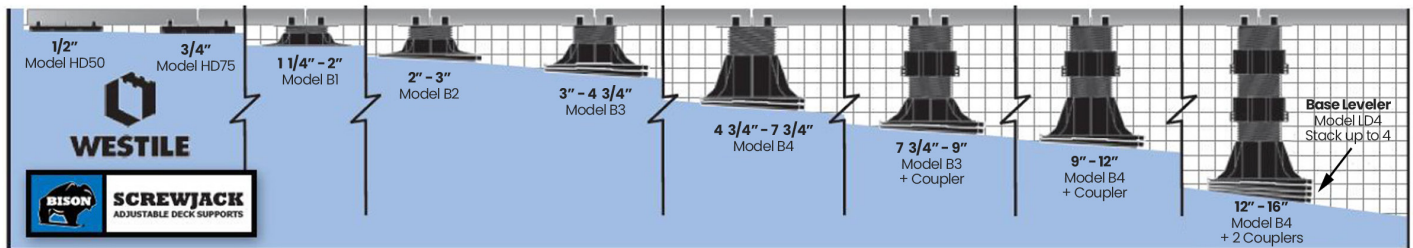

## DESCRIPTION

Possibilities are endless when designing and building plaza decks using Westile® ScrewJack Pedestals. The ScrewJack system's elevation range of 1/16 inch to 24 inches allows for building plaza decks over almost any sloping or difficult surface. See Westile for higher height applications.

Installing pavers is efficient! Building plaza decks over occupied space has never been easier. The unique screw-to-adjust feature eliminates tedious and time-consuming installation often associated with constructing level decks over sloping surfaces. Construction crews quickly level each plaza paver by turning the pedestal base, even while loaded.

## SPECIFICATIONS

- Supports up to 1000 lbs
- Maximum elevation to 24" using couplers
- Impervious to water, mold, & freeze-thaw
- Preassembled
- Packaged in weather-resistant boxes
- Made in the USA
- Contains 20% post-industrial recycled material
- Engagement "bumps" warn of over-extension