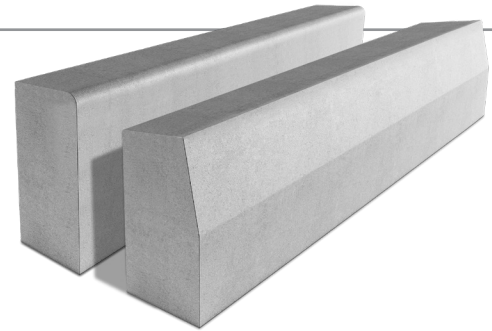

ROOFSCAPES®

TerraCURB™

Concrete Landscape Curbing System

Description

Terra-CURB™ is a hydraulically pressed precast concrete curbing system designed for use as transition units between the softscape of a Terra-SCAPES™ green roof assembly and the hardscape of a Plaza-SCAPES™ assembly, or anywhere precast curbs are desired. The curbing is available in a variety of colors, sizes, and textured finishes to fit any outdoor space. Only the top and front faces of the unit are finished; the backside and end faces are not finished.

With unmatched performance, aesthetic, and variety, Barrett's Terra-CURB™ concrete curbing system is guaranteed to deliver premium quality and a pristine finish for plazas, rooftop decks, walkways, patios, and more. Contact Barrett for a complete list of curbing options to enhance your next project.

Uses

- Rooftops
- Amenity decks
- Plaza decks
- Patios & terraces
- Walkways

Benefits

- Significantly more durable than poured-in-place curbing
- Radius and Transition units allow for complex configuration
- Available in a variety of colors and textures
- System can be easily reconfigured and reinstalled to accommodate maintenance or repairs
- Edge conditions include battered, bullnose, and rounded
- 1/8" joint is recommended to allow for freeze-thaw expansion
- Backed by a Barrett Complete Single Source Warranty

Terra-CURB™ Straight

Terra-CURB™ Straight are 36" long and 6" thick with a 12" or 18" height. Both heights are available in Battered and Bullnose Profiles. Terra-CURB™ units are consistent in size and many times more durable than poured-in-place curbing. The units can be easily reconfigured and reinstalled to accommodate changes or repairs.