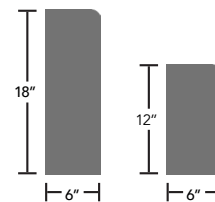

Uses

- Rooftops
- Amenity decks
- Plaza decks
- Patios & terraces
- Walkways

Benefits

- Significantly more durable than poured-in-place curbing
- Radius and Transition units allow for complex configuration
- Available in a variety of colors and textures
- System can be easily reconfigured and reinstalled to accommodate maintenance or repairs
- Edge conditions include battered, bullnose, and rounded
- 1/8" joint is recommended to allow for freeze-thaw expansion
- Backed by a Barrett Complete Single Source Warranty

Battered

Bullnose

Rounded

LEED Credits available for:

- Materials & Resources (MR)

Specifications

Terra-CURB™ is available in 8" (20.32 cm), 12" (30.48 cm), and 18" (45.72 cm) tall curbs. Each piece is 6" (15.24 cm) wide and 36" (91.44 cm) in length.

Terra-CURB™ Straight

Terra-CURB™ Straight are 36" long and 6" thick with a 12" or 18" height. Both heights are available in Battered and Bullnose Profiles. Terra-CURB™ units are consistent in size and many times more durable than poured-in-place curbing. The units can be easily reconfigured and reinstalled to accommodate changes or repairs.