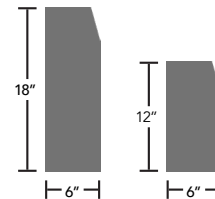

Uses

- Rooftops
- Amenity decks
- Plaza decks
- Patios & terraces
- Walkways

Benefits

- Significantly more durable than poured-in-place curbing
- Radius and Transition units allow for complex configuration
- Available in a variety of colors and textures
- System can be easily reconfigured and reinstalled to accommodate maintenance or repairs
- Edge conditions include battered, bullnose, and rounded
- 1/8" joint is recommended to allow for freeze-thaw expansion
- Backed by a Barrett Complete Single Source Warranty

Battered

Bullnose

Rounded

LEED Credits available for:

- Materials & Resources (MR)

Specifications

Terra-CURB™ is available in 8" (20.32 cm), 12" (30.48 cm), and 18" (45.72 cm) tall curbs. Each piece is 6" (15.24 cm) wide and 36" (91.44 cm) in length.

Terra-CURB™ Straight

Terra-CURB™ Straight are 36" long and 6" thick with a 12" or 18" height. Both heights are available in Battered and Bullnose Profiles. Terra-CURB™ units are consistent in size and many times more durable than poured-in-place curbing. The units can be easily reconfigured and reinstalled to accommodate changes or repairs.