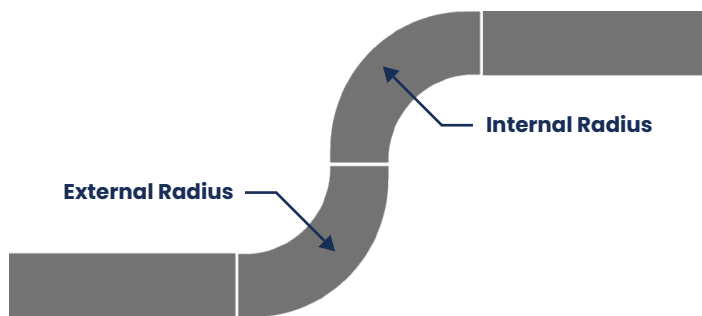

ROOFSCAPES®

TerraCURB™

Concrete Landscape Curbing System

Description

Terra-CURB™ is a hydraulically pressed precast concrete curbing system designed for use as transition units between the softscape of a Terra-SCAPES™ green roof assembly and the hardscape of a Plaza-SCAPES™ assembly, or anywhere precast curbs are desired. The curbing is available in a variety of colors, sizes, and textured finishes to fit any outdoor space. Only the top and front faces of the unit are finished; the backside and end faces are not finished.

With unmatched performance, aesthetic, and variety, Barrett's Terra-CURB™ concrete curbing system is guaranteed to deliver premium quality and a pristine finish for plazas, rooftop decks, walkways, patios, and more. Contact Barrett for a complete list of curbing options to enhance your next project.

Uses

- Rooftops
- Amenity decks
- Plaza decks
- Patios & terraces
- Walkways

Benefits

- Significantly more durable than poured-in-place curbing
- Radius and Transition units allow for complex configuration
- Available in a variety of colors and textures
- System can be easily reconfigured and reinstalled to accommodate maintenance or repairs
- Edge conditions include battered, bullnose, and rounded
- 1/8" joint is recommended to allow for freeze-thaw expansion
- Backed by a Barrett Complete Single Source Warranty

Terra-CURB™ Straight

Terra-CURB™ Straight are 36" long and 6" thick with a 12" or 18" height. Both heights are available in Battered and Bullnose Profiles. Terra-CURB™ units are consistent in size and many times more durable than poured-in-place curbing. The units can be easily reconfigured and reinstalled to accommodate changes or repairs.